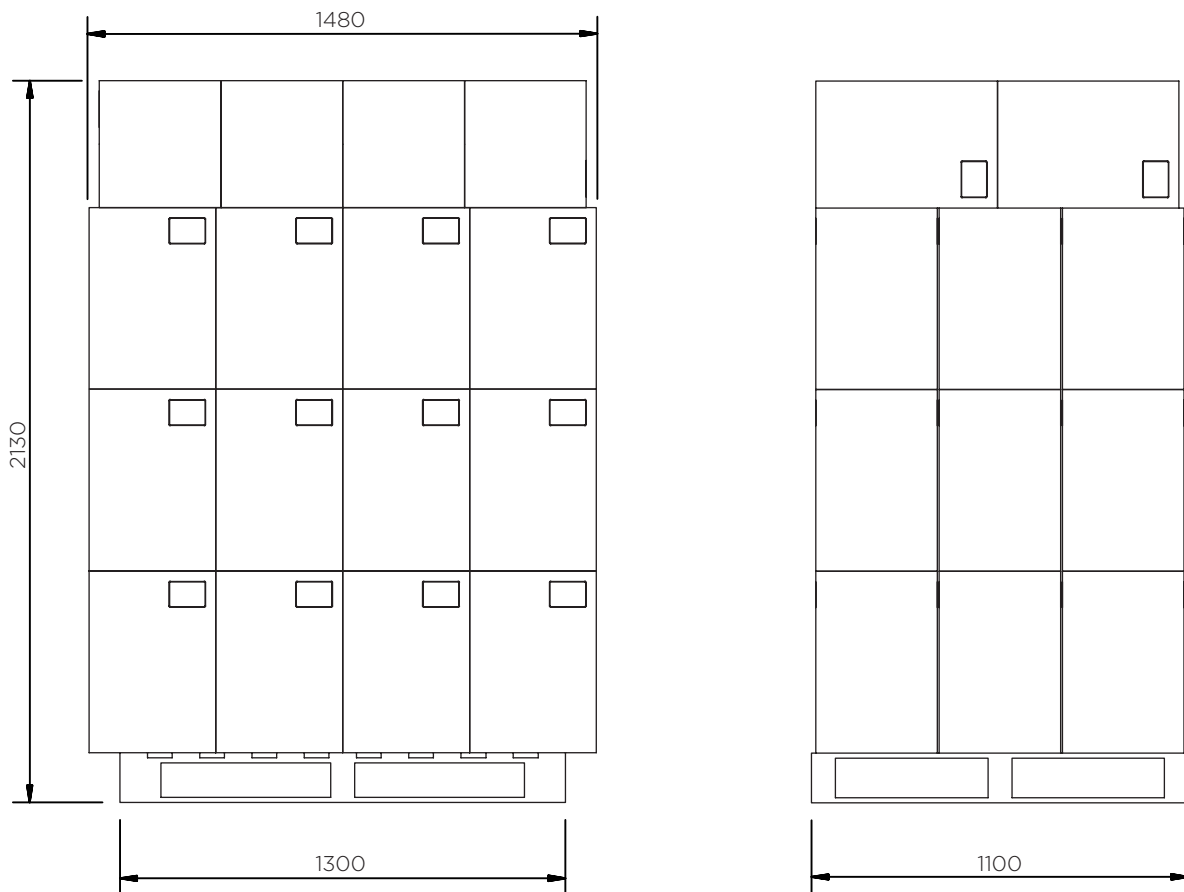

# Square Document Holder

Technical Data

	Colour options	H x W x D (mm)	Weight (kg)	Document size
1006	●	335 x 355 x 100	1	A4 / US letter
1006-CORE	●			

# Square Document Holder

Technical Data