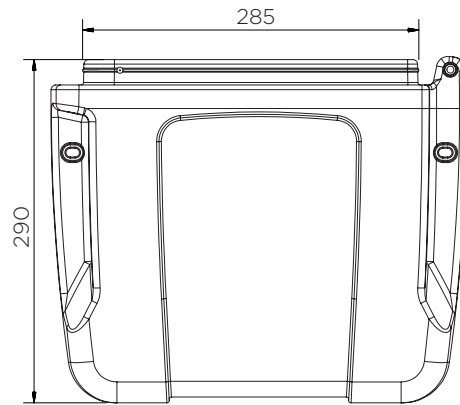

# Square Document Holder

Technical Data

	Colour options	H x W x D (mm)	Weight (kg)	Document size
1006	●	335 x 355 x 100	1	A4 / US letter
1006-CORE	●			

# Square Document Holder

Technical Data