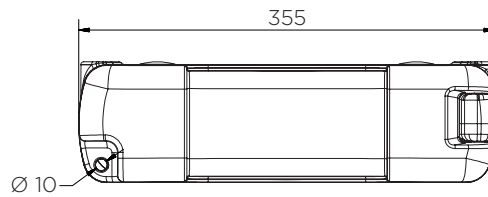

# Square Document Holder

Technical Data

	Colour options	H x W x D (mm)	Weight (kg)	Document size
1006	●	335 x 355 x 100	1	A4 / US letter
1006-CORE	●			

# Square Document Holder

Technical Data