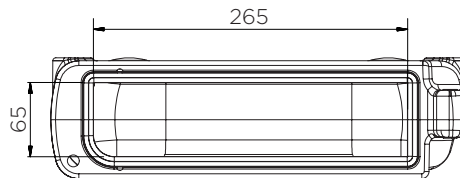

# Square Document Holder

Technical Data

	Colour options	H x W x D (mm)	Weight (kg)	Document size
1006	●	335 x 355 x 100	1	A4 / US letter
1006-CORE	●			

# Square Document Holder

Technical Data