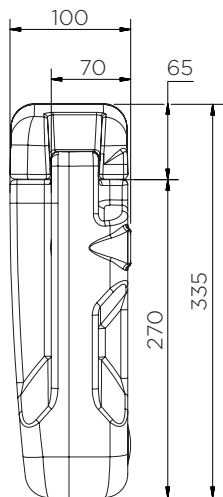

# Square Document Holder

Technical Data

	Colour options	H x W x D (mm)	Weight (kg)	Document size
1006	●	335 x 355 x 100	1	A4 / US letter
1006-CORE	●			

# Square Document Holder

Technical Data