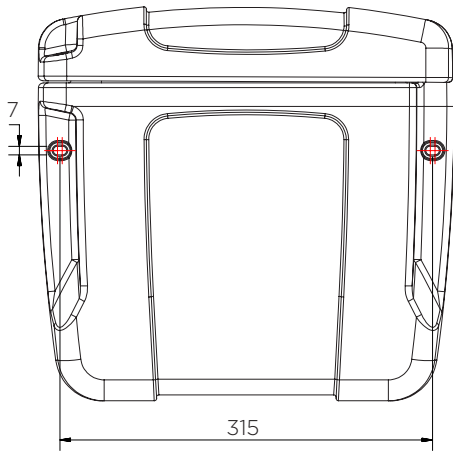

# Square Document Holder

Technical Data

	Colour options	H x W x D (mm)	Weight (kg)	Document size
1006	●	335 x 355 x 100	1	A4 / US letter
1006-CORE	●			

# Square Document Holder

Technical Data